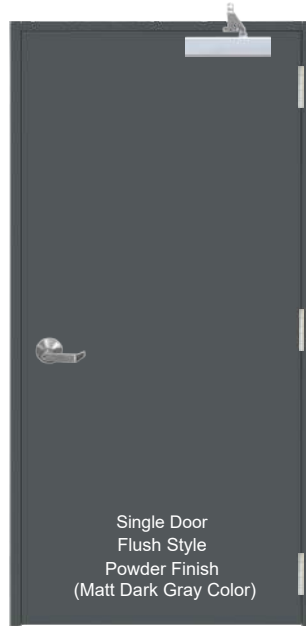

Styles and Colors