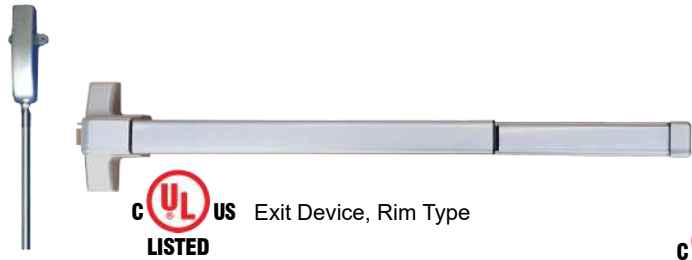

Double Door
Flush Style with Vision Panel
Powder Finish
(Matt Red Color)

Fire Steel Doors
Model : FRN, 4 Hr Fire Rating
BS 476 : Part 20 : 1987 & Part 22 : 1987

with
Airborne Sound Transmission Loss (TL), STC = 39
measured by Acoustics Laboratory, Chulalongkorn University

Fire Steel Doors
Model : CSD, 2 Hr Fire Rating
BS 476 : Part 20 : 1987 & Part 22 : 1987

Non-Fire Steel Doors
Model : SFX, SFD, NFD
TIS 1288-2538

Thai Industrial Standards
TIS 1288-2538

Single Door
Flush Style with Vision Panel
Powder Finish
(Matt White Color)

Single Door
Flush Style with Vision Panel
and Louver
Wood Grain Finish
(Maple Color)

Single Door
Embossed Style, 5 Panels
Wood Grain Finish
(Golden Teak Color)

Single Door
Embossed Style, 11 Panels
Wood Grain Finish
(Oak Color)

Styles and Colors

Door Hardware

How to Order XXX-X XX X-XX-XX

Door Model :-

- FRN = Fire Steel Door, 4 Hr Fire Rating, BS 476 : Part 20 : 1987 & Part 22 : 1987
- CSD = Fire Steel Door, 2 Hr Fire Rating, BS 476 : Part 20 : 1987 & Part 22 : 1987
- SFX = Non-Fire Steel Door, TIS 1288-2538 (Heavy Duty)
- SFD = Non-Fire Steel Door, TIS 1288-2538 (Standard)
- NFD = Non-Fire Steel Door, TIS 1288-2538 (Economy)