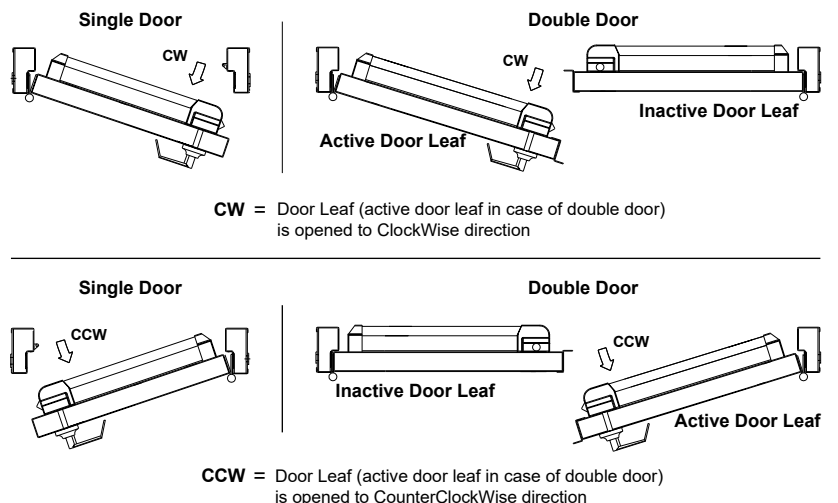

Opening Direction (Top View) :-

Example : FRN-SFGP-1000x2100-CCW = Fire Steel Door, Single Door, Flush with Fire Rated Glass 5 mm.thk., Powder Finish, Overall Width 1000 mm x Overall Height 2100 mm Door Leaf is opened to CounterClockWise direction.